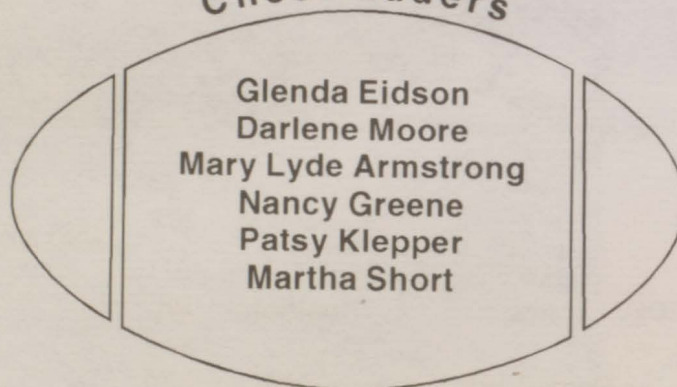

1961 WARRIORS - Rotherwood Co-Champions

RECORD 6-4-1		
Opponent	We	They
Church Hill	12	7
Newport	19	6
Sullivan	14	12
Lynn View	14	6
Jefferson City	7	7
Jonesville, VA	35	6
Knox Catholic	28	6
Ketron	0	6
Morristown	7	20
Erwin	7	28
Sullivan	7	12

Coach:	Joe Davis
Asst. Coach:	Bert Starnes Johnny Leonard
Managers:	Johnny Stapleton Eddie Sullivan
Captains:	George Lane Gene Price Troy Price
Homecoming Queen	Charlotte Byrd

Tied with Sullivan as Rotherwood Champions

Total Points	150	116
Game Avg.	13.6	10.5

Touchdowns

Rushing	
Gene Price	10
Morris Lawson	5
Dennis Hill	2
Troy Price	2
Jim Looney	1
John Bradley	1
Passing	
Gene Price	1
Receiving	
Tom Bundrant	1

Cheerleaders