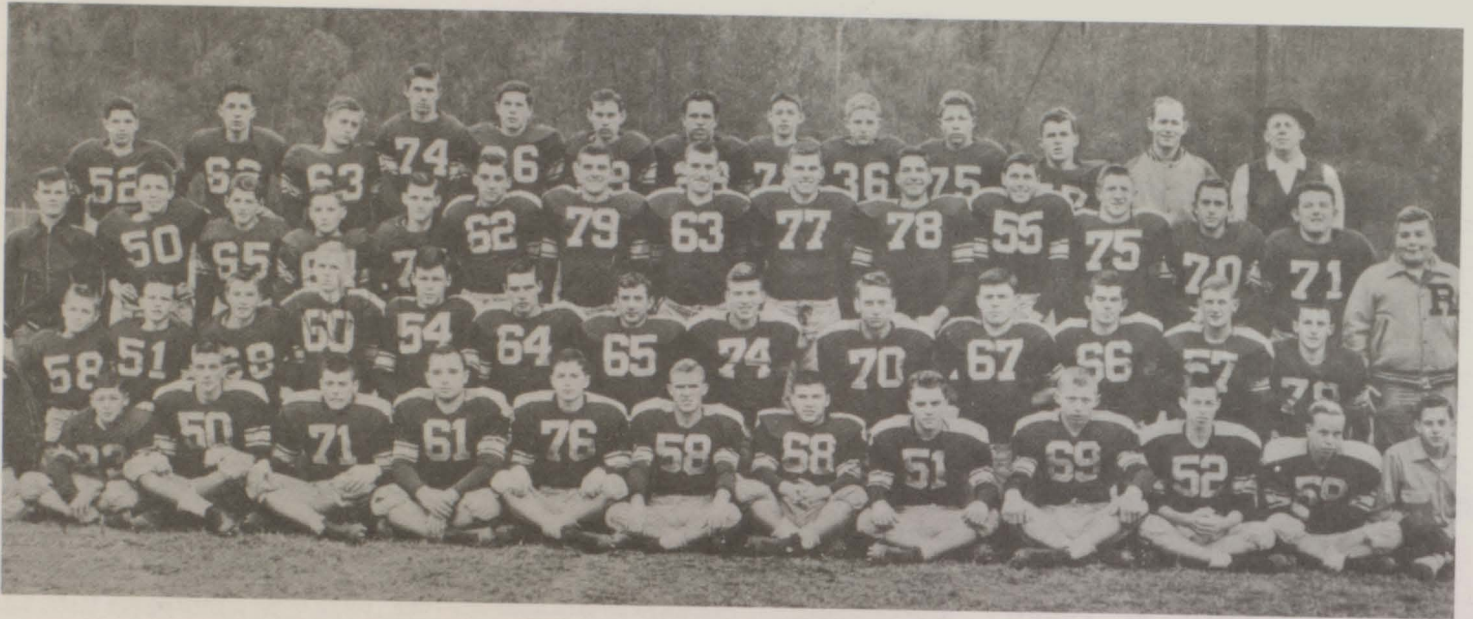

1954 Warriors Undefeated in Tennessee

Front row: Richards, Cupp, Leonard, Courtney, Tunnell, Miner, Sizemore, Sellars, Faust, Bentley, Rogan, Leroy, Carmack. Second row: Winstead, Burton, Grey, Lane, Benton, LeRoy, Carmack, Johnston, Crumbley, Black, Brewer, Sizemore, Price, Armstrong. Third row: Anderson, Bradley, Price, Skelton, Richards, Van Cleve, Winstead, Winstead, Winstead, Jones, Brooks, Bentley, Alley, Clamon. Back row: Alvis, Bradley, Testerman, Bentley, Gooch, Price, Looney, Mayes, Carter, Harrison, Seals, Davis, Shanks.

Senior Members	Underclassmen	
Bill Bentley Bobby Black Sammy Carmack Charles Holt Guy Jones C.W. Sizemore Terrell Van Cleave Billy Joe Winstead Jid Winstead	Bob Faust Jimmy Tunnell Jimmy LeRoy Johnny Leonard Sherwood Johnson Jim Sizemore Charles Sellars	Gerald Winstead Johnny LeRoy Bobby Bentley Allen Brewer Harold Courtney Ronald Brooks Donald Lane