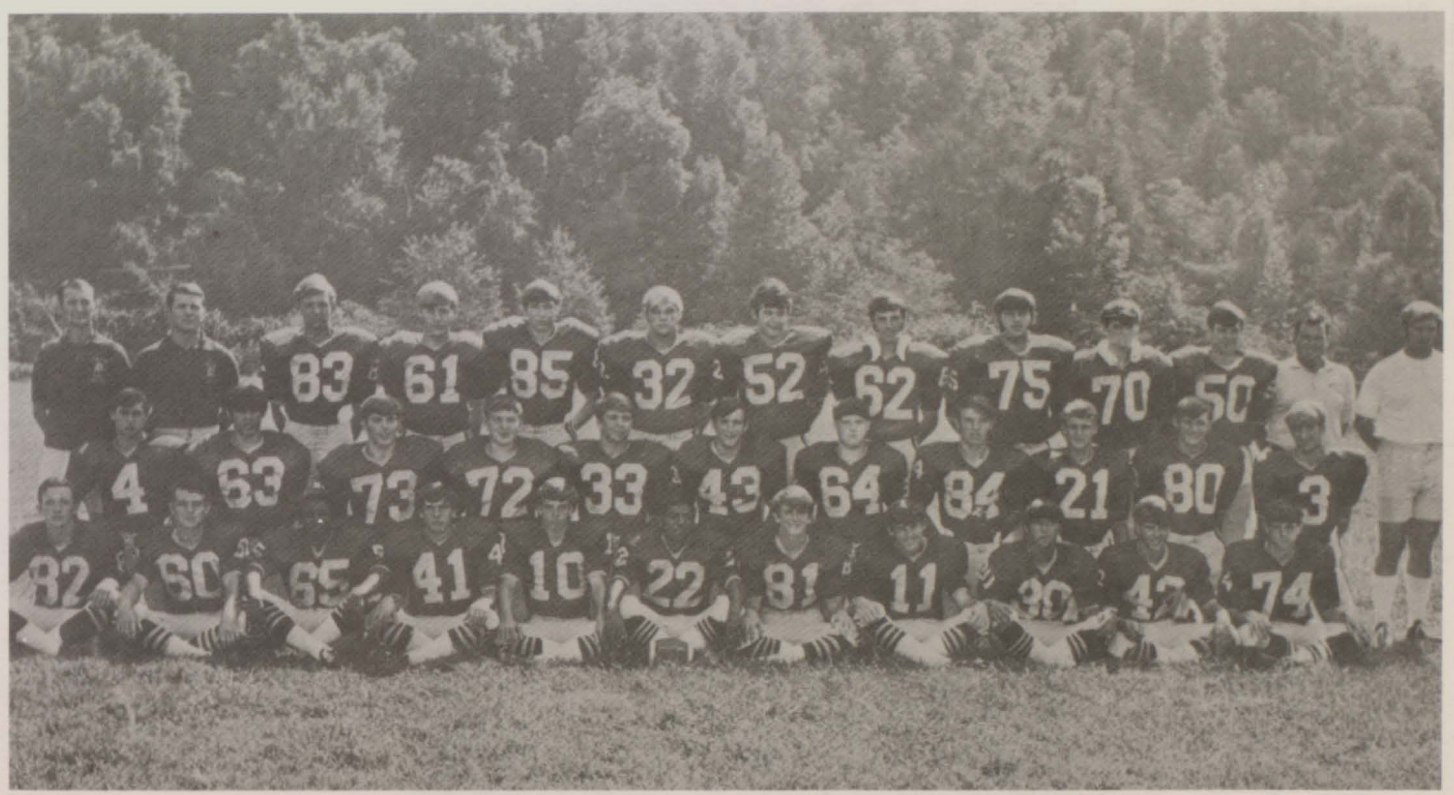

BOTTOM ROW: Allan Shortt, Curtis Johnson, Arthur Howard, Rocky Clevinger, Mike Rogan, Terry Jackson, Craig Price, Fred Coyle, Ricky Collins, Eddie Wilder, Roger Burton. MIDDLE ROW: Larry Brice, J. F. Spears, Scott McVey, Larry Fields, Kenneth Jarvis, Mike Laroy, Gary Cooter, Lonnie White, Benny Lawson, Gene Venable, Jerry Davis. TOP ROW: Coach Joe Davis, Coach Ron Overbay, Steve Gladson, Laddie Gordon, Darrell Price, Tommy Cupp, John Anderson, Bobby Linkous, Eddie Ward, William Kenner, Fred Rogan, Coach Mike Andrews, Coach Larry Lay.

1971
1970
1969
1968
1967
1966
1965
1964
1963
1962
1961
1960
1959
1958
1957
1956
1955
1954
1953
1952
1951
1950
1949
1948
1947
1946
1945
1944
1943
1942
1941
1940
1939
1938
1937
1936
1935
1934
1933
1932
1931
1930
1929
1928
1927
1926
1925
1924
1923
1922
1921
1920
1919
1918
1917
1916
1915
1914
1913
1912
1911
1910
1909
1908
1907
1906
1905
1904
1903
1902
1901
1900

1971
1970
1969
1968
1967
1966
1965
1964
1963
1962
1961
1960
1959
1958
1957
1956
1955
1954
1953
1952
1951
1950
1949
1948
1947
1946
1945
1944
1943
1942
1941
1940
1939
1938
1937
1936
1935
1934
1933
1932
1931
1930
1929
1928
1927
1926
1925
1924
1923
1922
1921
1920
1919
1918
1917
1916
1915
1914
1913
1912
1911
1910
1909
1908
1907
1906
1905
1904
1903
1902
1901
1900