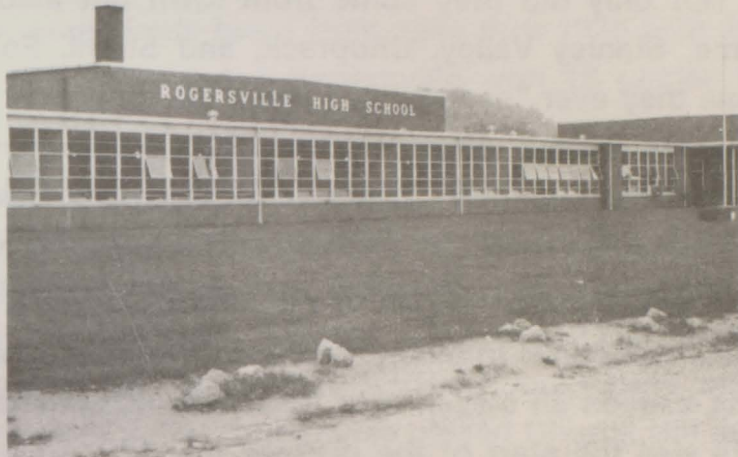

ROGERSVILLE HIGH SCHOOL WARRIORS

A CONCISE FOOTBALL HISTORY
1944-1979 SEASONS

CHURCH 1887

FORWARD

Not only did they come from town but also places like Pressmen's Home, Stanley Valley, Choptack, and Strahl. For some the first football game they ever "seen" they played in. They went on to become attorneys, business owners, administrators, teachers, judges and generals. They had one thing in common - their love for the game. They are all part of the great tradition established by the Rogersville High School Football Teams.

The tradition began in the 1920's. Being a small school sometimes teams were hard to fill. In the 1930's five man teams were the norm. In the 1944 season an eleven man team was established (the first in six years). This was the start of the present day 11 man team (so little was known about this aspect of the game at the time that a local paper reported the initiation of a 12 man team). The games were played at the present day City School on Friday nights. Swift College used the field on Saturday afternoons. The 1944 team used makeshift equipment - leather helmets, homemade pads laced together with shoestrings. They furnished their own jerseys and had their shoes repaired at the local shoe shop. They made up their own plays and played a 5 game schedule playing some schools twice. Good size crowds watched the game from the sidelines (no bleachers were available).