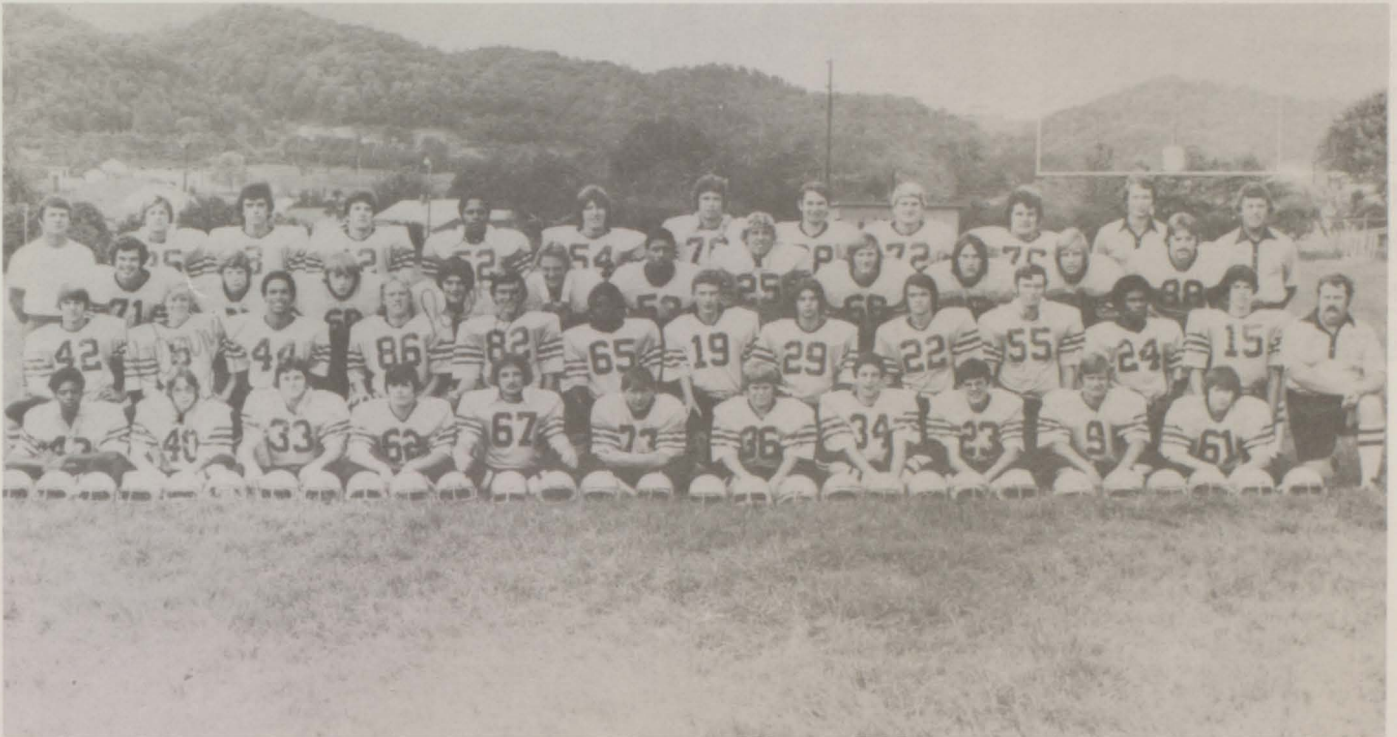

1977 Warriors

Bottom Row, L to R: Keith Lyons, Jeff Munsey, Steve Gray, Mark Linkous, Steve Ward, James Steele, Pat Lee, David Reynolds, Bobby Dickson, Roger Manis, Tim Ferrell, Coach Harris. **Second Row, L to R:** Barry North, Danny Davis, Mike Bradley, Jeff Hagood, Newman Shufflebarger, Raymond Bowers, Mike Brice, Randy Gilliam, Wes Price, Mike Lee, Danny Clark, Jack Price. **Third Row, L to R:** Coach Overbay, Herbert Holcomb, Chris Lawson, Ricky Odell, Rodney Jackson, Tim Cradle, Earl Francisco, David Russell, Gary Gordon, Randy Young, Mike Newberry, Larry Forgety. **Top Row, L to R:** Scott Price, Kurt Winstead, Buddy Baird, Gary Hoard, Vince Lyons, Franky Knight, David Douthat, Jeff Davis, George Bridges, Coach Price, Coach Jones.

The Place: Rogersville

Weather: Near freezing

Crowd: In excess of 3,000

The Game: The top two teams in East TN - Rogersville (8-2) (scoring their first playoff victory the week before) vs Maryville (10-1) defending Class AA State Champion

Maryville, in its first possession, marches 80 yards in seven plays to score. In the second quarter Buddy Baird intercepts a Maryville pass and returns it to the Maryville 23. Four plays later Scott Price kicks a 34 yard field goal. Then Kurt Winstead picks off another Maryville pass and returns it 65 yards for a Warrior score. Halftime score: Rogersville 10 Maryville 7