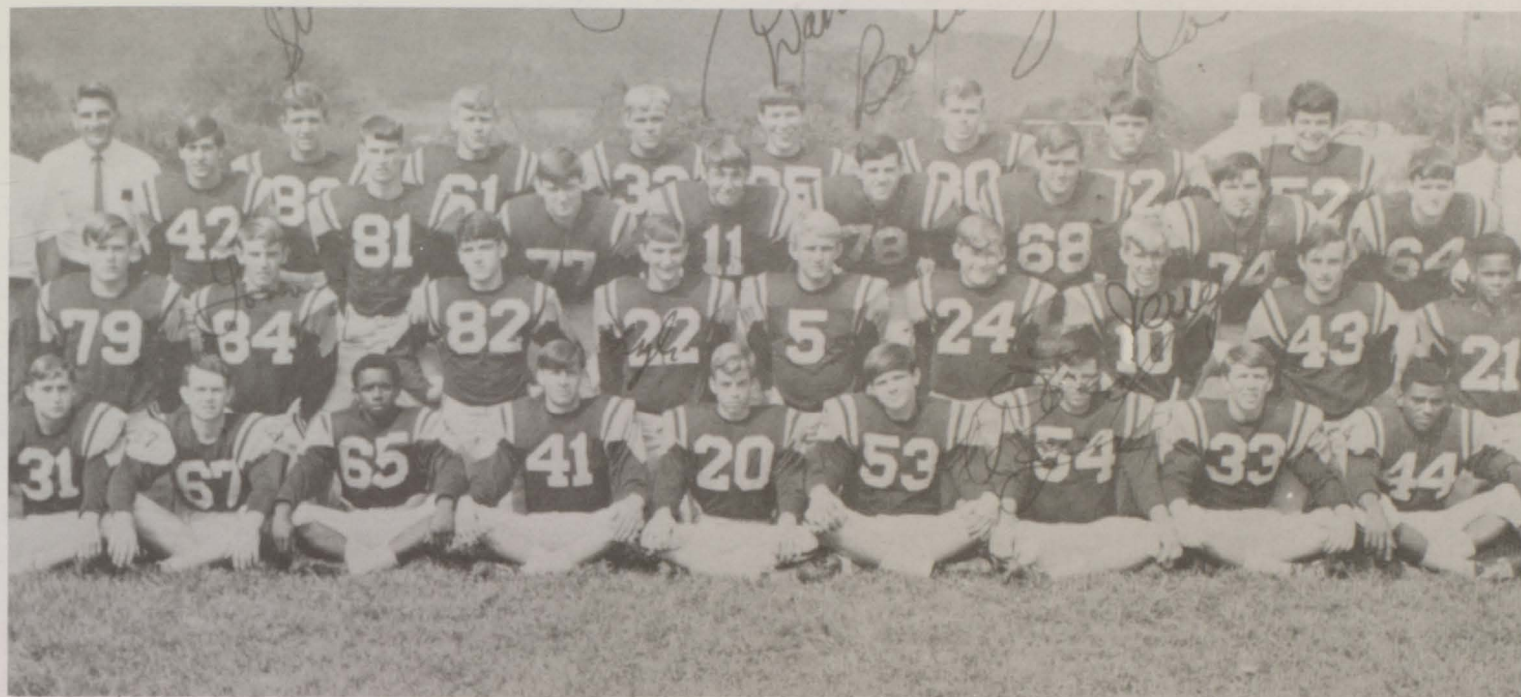

1969 Roster

Ralph Smith ..... Sr.
Lyle Lane ..... Sr.
Dicky Templeton .. Sr.
Larry Hamblen ..... Jr.
Philip Condra..... Jr.
Steve Gladson ..... So.
Mike LaRoy ..... So.
Rex Morelock..... Sr.
Danny Jesse ..... Sr.
Donnie Morelock.. Sr.
Philip Bates ..... Jr.
Jerry Davis..... So.
Mike Rogan..... So.
Lonnie White ..... Jr.
Darrell Price ..... Jr.
Gene Venable ..... So.

Bobby Linkous ..... Jr.
Tommy Cupp ..... Jr.
John Anderson ..... So.
Laddie Gordon..... Jr.
Gary Cooter..... Jr.
Terry Jackson ..... Jr.
Eddie Ward..... Jr.
Fred Rogan ..... Jr.
Lewis Ewing..... Jr.
Rocky Clevinger ... Jr.
Kenneth Jarvis..... So.
Larry Brice..... Jr.
Curtis Johnson ..... So.
William Kenner..... So.
Herman Manis..... Jr.
Arthur Howard ..... Jr.