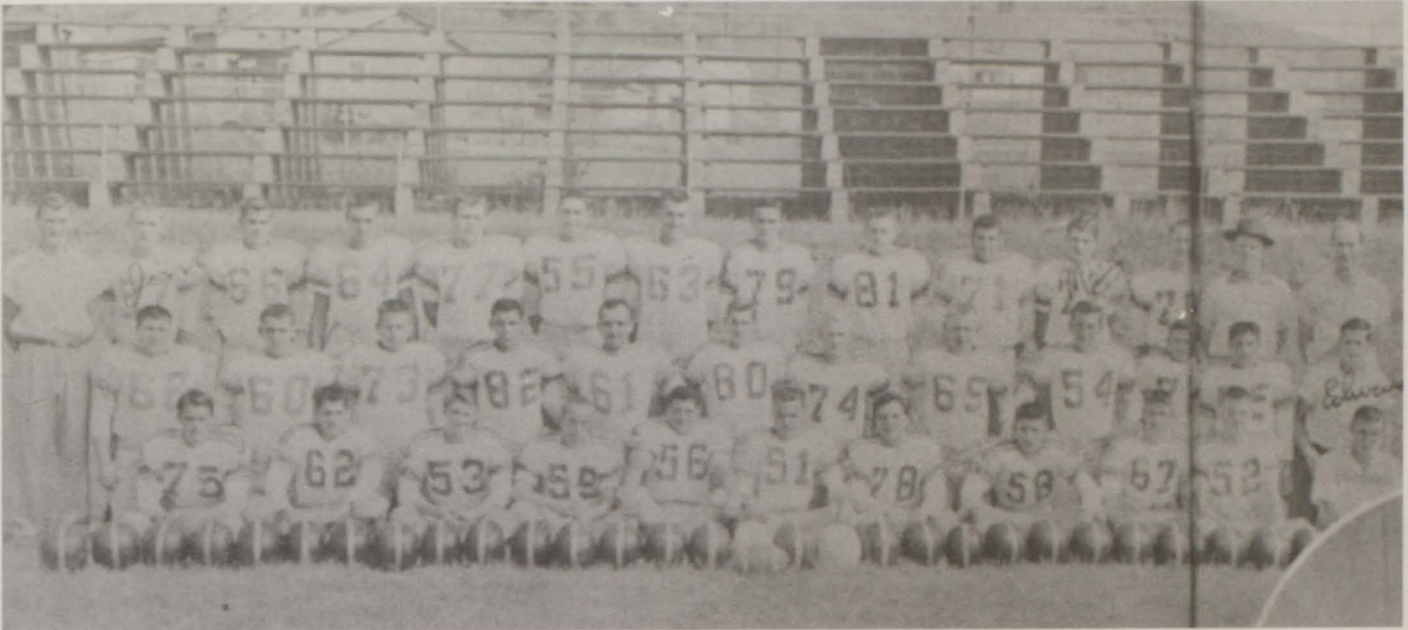

1955 WARRIORS

Front row: J. C. Farell, F. Looney, B. Gray, J. LeRoy, C. Bowman,
B. Faust, S. Miner, T. Bradley, R. Mayes, J. Rogan, D. Van Dyke.
Second row: J. Davis, Sellars, C. Seals, F. Testerman, B. Watkins,
J. Tunnell, M. Woods B. Barlow, B. Bentley, L. Alley, A. Gilliam,

D. Alvis, E. Carmack. Third row: J. Sizemore, A. Brewer, J. LeRoy,
E. Benton, R. Brooks, G. Winstead, A. Childress, M. Cope, H.
Courtney, P. Miner, J. Davis, F. Shanks, B. Davis.

Football-Warriors Undefeated

Guards
Connie Seals
Charlie Sellars
Jim Tunnell

Tackles
Harold Courtney
Frank Testerman
Eugene Benton

Centers
Alan Brewer
Bill Barlow
Curtis Bowman

Ends
Andy Childress
Ronald Brooks
Philip Miner

Halfbacks
Bobby Bentley
Bob Faust
Jim LeRoy
Johnny LeRoy

Fullback
Gerald Winstead

Quarterbacks
Jim Sizemore
Jim Rogan

Coach Burleigh Davis and the Rogersville Warriors put their undefeated record on the line when they entertained the Carson Newman freshmen. The Warriors high output offense proved to be to much for the talented freshmen team. The Eagles could not contain the one, two, three scoring trio of the Warriors (Brooks, Sizemore and Winstead). Jim Sizemore scored two touchdowns, (one a 95 yard punt return), Winstead added another and Sizemore hit Ronald Brooks in the end zone for one more.